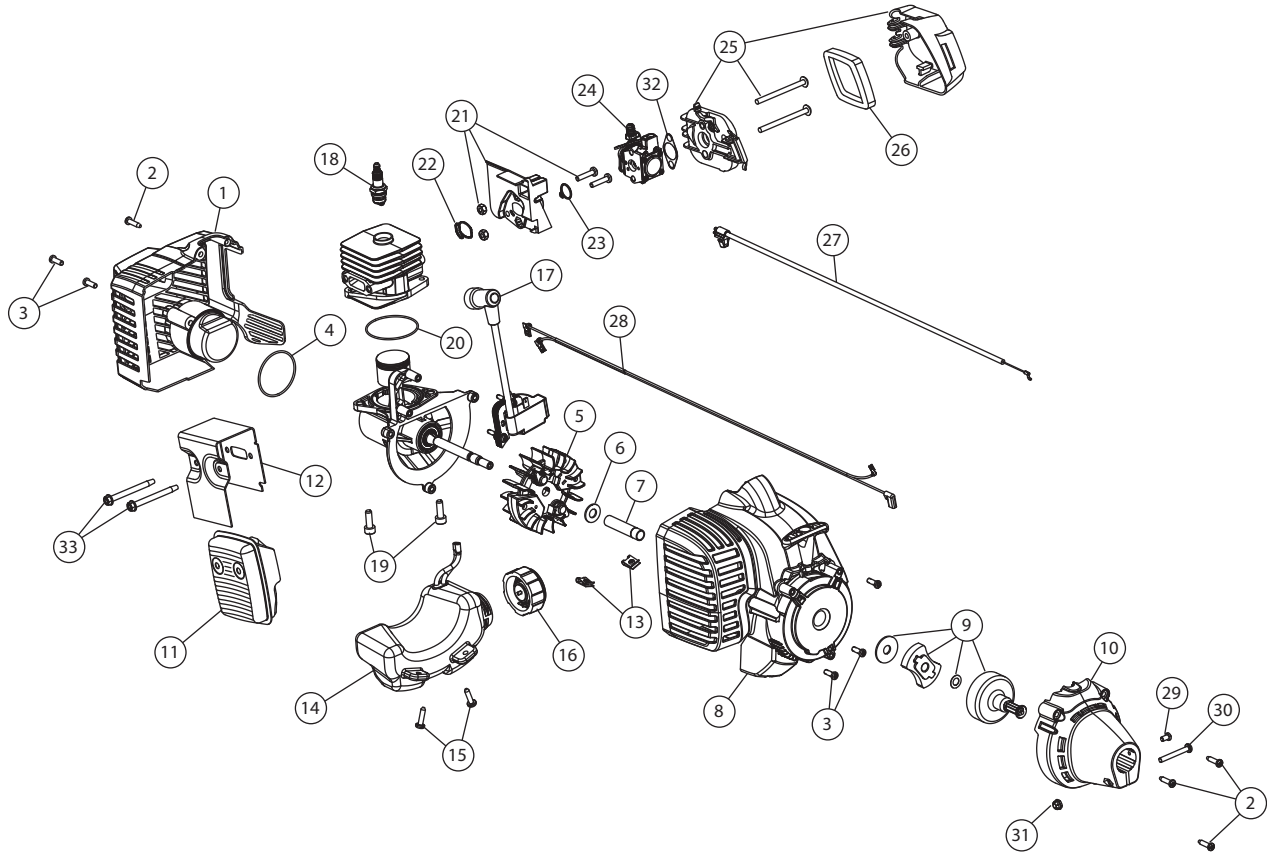

RM2510 - 41AD110G983

Contact Us at: www.PartsFor.com for Replacement Parts.

Item	Part No.	Description
1	753-06194	Rear Cover Assembly (includes 2 & 3)
2	791-181345	Cover Screw
3	791-181862	Housing Screw
4	753-06174	O-Ring
5	753-06927	Flywheel Assembly
6	753-06247	Washer
7	753-06218	Spacer
8	753-06928	Starter Housing (includes 3 & 13)
9	753-06180	Starter Clutch Assembly
10	753-06181	Clutch Cover (includes 2)
11	753-06418	Muffler Assembly (includes 12 & 33)
12	753-06419	Muffler Gasket
13	791-182366	U-shaped Nut
14	753-06183	Fuel Tank Assembly (includes 15 & 16)
15	791-181930	Tank Screw
16	791-182612	Fuel Cap
17	753-06420	Module Assembly
18	753-06193	Spark Plug

Item	Part No.	Description
19	791-182723	Crankcase Bolt
20	753-06275	Crankcase O-Ring
21	753-06189	Insulator Assembly (includes 22 & 23)
22	753-06184	Insulator O-Ring
23	753-06185	Carburetor O-Ring
24	753-06190	Carburetor
25	753-06415	Aircleaner Cover Assembly (includes 26)
26	753-06417	Aircleaner Filter
27	753-06188	Throttle Cable
28	753-06187	Lead Wires
29	791-182519	Anti-rotation Screw
30	753-04003	Clamp Screw
31	791-180217	Clamp Nut
32	753-06253	Air Cleaner Gasket
33	753-06294	Muffle Screws
*	753-06929	Short Block Assembly (includes Crankcase, Cylinder, Piston, 4-7 & 17-20)

* Items Not Shown

RM2510 - 41AD110G983

Contact Us at: www.PartsFor.com for Replacement Parts.

<u>Item</u>	<u>Part No.</u>	<u>Description</u>
1	753-04234	Throttle Housing Assembly (includes 2-4)
2	791-182405	Switch
3	753-04119	Throttle Trigger
4	791-182690	Throttle Trigger Spring
5	753-06065	Flexible Drive Shaft
6	753-05748	Drive Shaft Housing Assembly (includes 5)
7	753-06198	D-Handle (includes 8)
8	753-06199	D-Handle Hardware Assembly
9	753-04282	Shield Mounting Hardware
10	753-04283	Shield Assembly (includes 9 & 11)
11	753-1191	Blade Assembly
12	753-04284	Outer Spool w/Retainer
13	791-610317B	Spring
14	753-1155	Inner Reel
15	791-153066B	Bump Head Knob Assembly
*	753-1156	Reel & Line Assembly