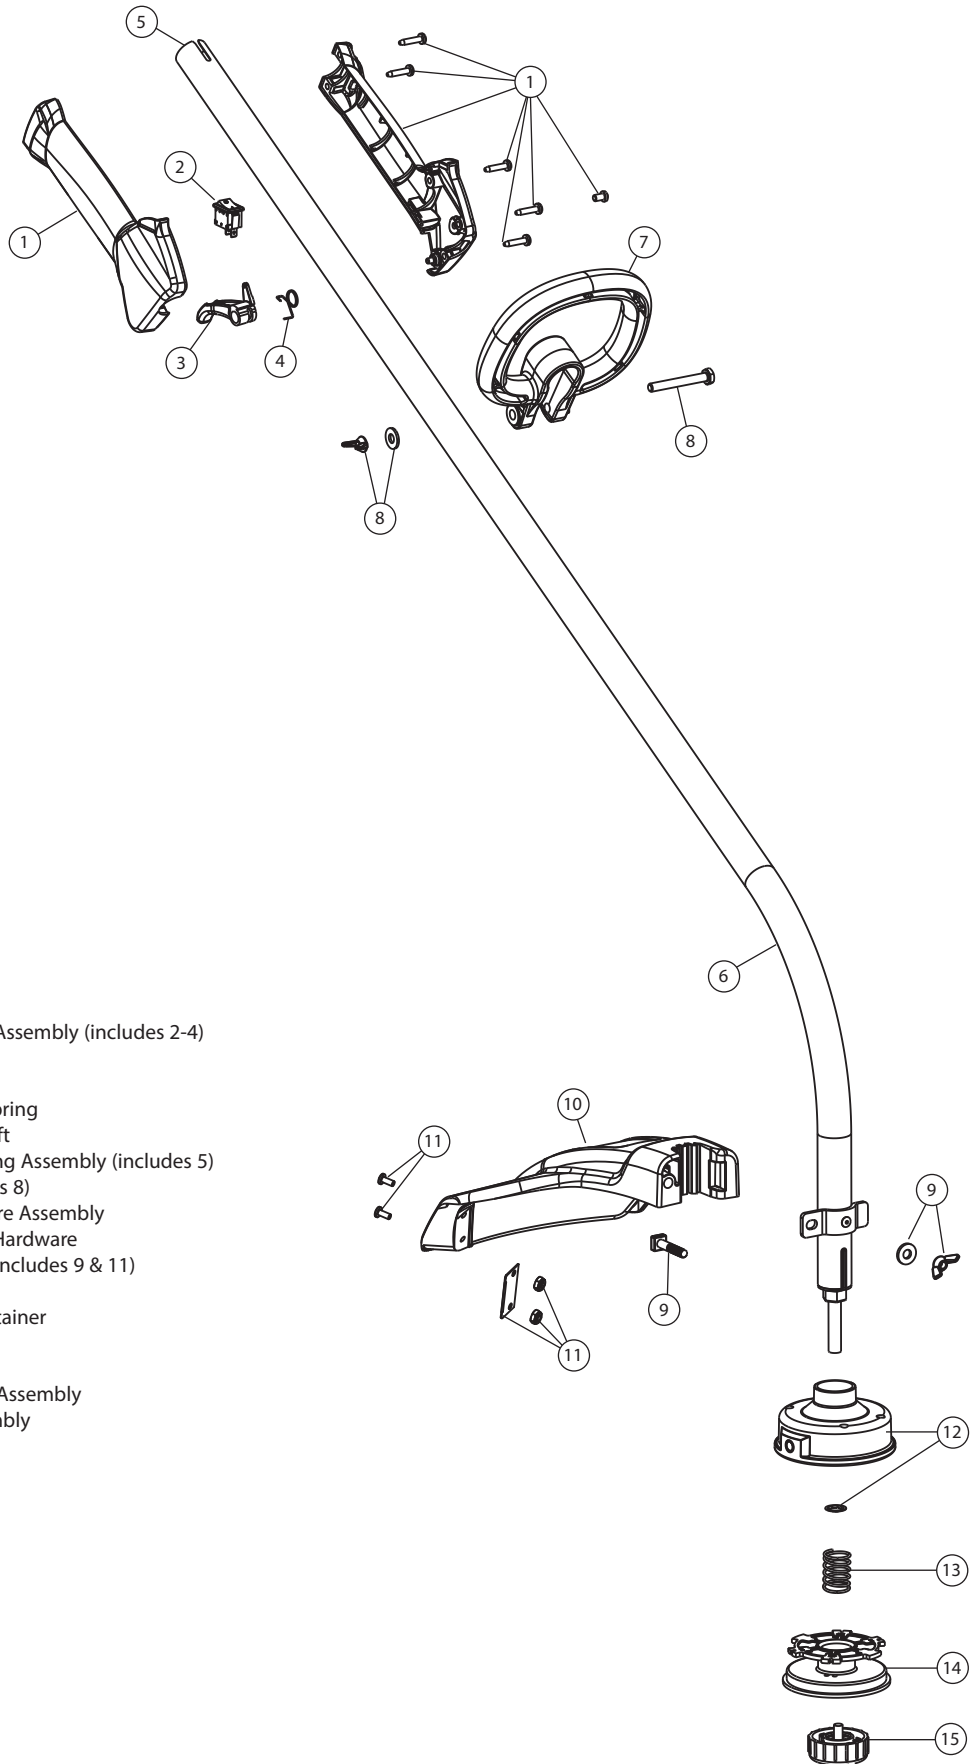

RM2510 - 41AD110G983

Contact Us at: www.PartsFor.com for Replacement Parts.

Item	Part No.	Description
1	753-06194	Rear Cover Assembly (includes 2 & 3)
2	791-181345	Cover Screw
3	791-181862	Housing Screw
4	753-06174	O-Ring
5	753-06927	Flywheel Assembly
6	753-06247	Washer
7	753-06218	Spacer
8	753-06928	Starter Housing (includes 3 & 13)
9	753-06180	Starter Clutch Assembly
10	753-06181	Clutch Cover (includes 2)
11	753-06418	Muffler Assembly (includes 12 & 33)
12	753-06419	Muffler Gasket
13	791-182366	U-shaped Nut
14	753-06183	Fuel Tank Assembly (includes 15 & 16)
15	791-181930	Tank Screw
16	791-182612	Fuel Cap
17	753-06420	Module Assembly
18	753-06193	Spark Plug

Item	Part No.	Description
19	791-182723	Crankcase Bolt
20	753-06275	Crankcase O-Ring
21	753-06189	Insulator Assembly (includes 22 & 23)
22	753-06184	Insulator O-Ring
23	753-06185	Carburetor O-Ring
24	753-06190	Carburetor
25	753-06415	Aircleaner Cover Assembly (includes 26)
26	753-06417	Aircleaner Filter
27	753-06188	Throttle Cable
28	753-06187	Lead Wires
29	791-182519	Anti-rotation Screw
30	753-04003	Clamp Screw
31	791-180217	Clamp Nut
32	753-06253	Air Cleaner Gasket
33	753-06294	Muffle Screws
*	753-06929	Short Block Assembly (includes Crankcase, Cylinder, Piston, 4-7 & 17-20)

* Items Not Shown

RM2510 - 41AD110G983

Contact Us at: www.PartsFor.com for Replacement Parts.

<u>Item</u>	<u>Part No.</u>	<u>Description</u>
1	753-04234	Throttle Housing Assembly (includes 2-4)
2	791-182405	Switch
3	753-04119	Throttle Trigger
4	791-182690	Throttle Trigger Spring
5	753-06065	Flexible Drive Shaft
6	753-05748	Drive Shaft Housing Assembly (includes 5)
7	753-06198	D-Handle (includes 8)
8	753-06199	D-Handle Hardware Assembly
9	753-04282	Shield Mounting Hardware
10	753-04283	Shield Assembly (includes 9 & 11)
11	753-1191	Blade Assembly
12	753-04284	Outer Spool w/Retainer
13	791-610317B	Spring
14	753-1155	Inner Reel
15	791-153066B	Bump Head Knob Assembly
*	753-1156	Reel & Line Assembly

* Items Not Shown