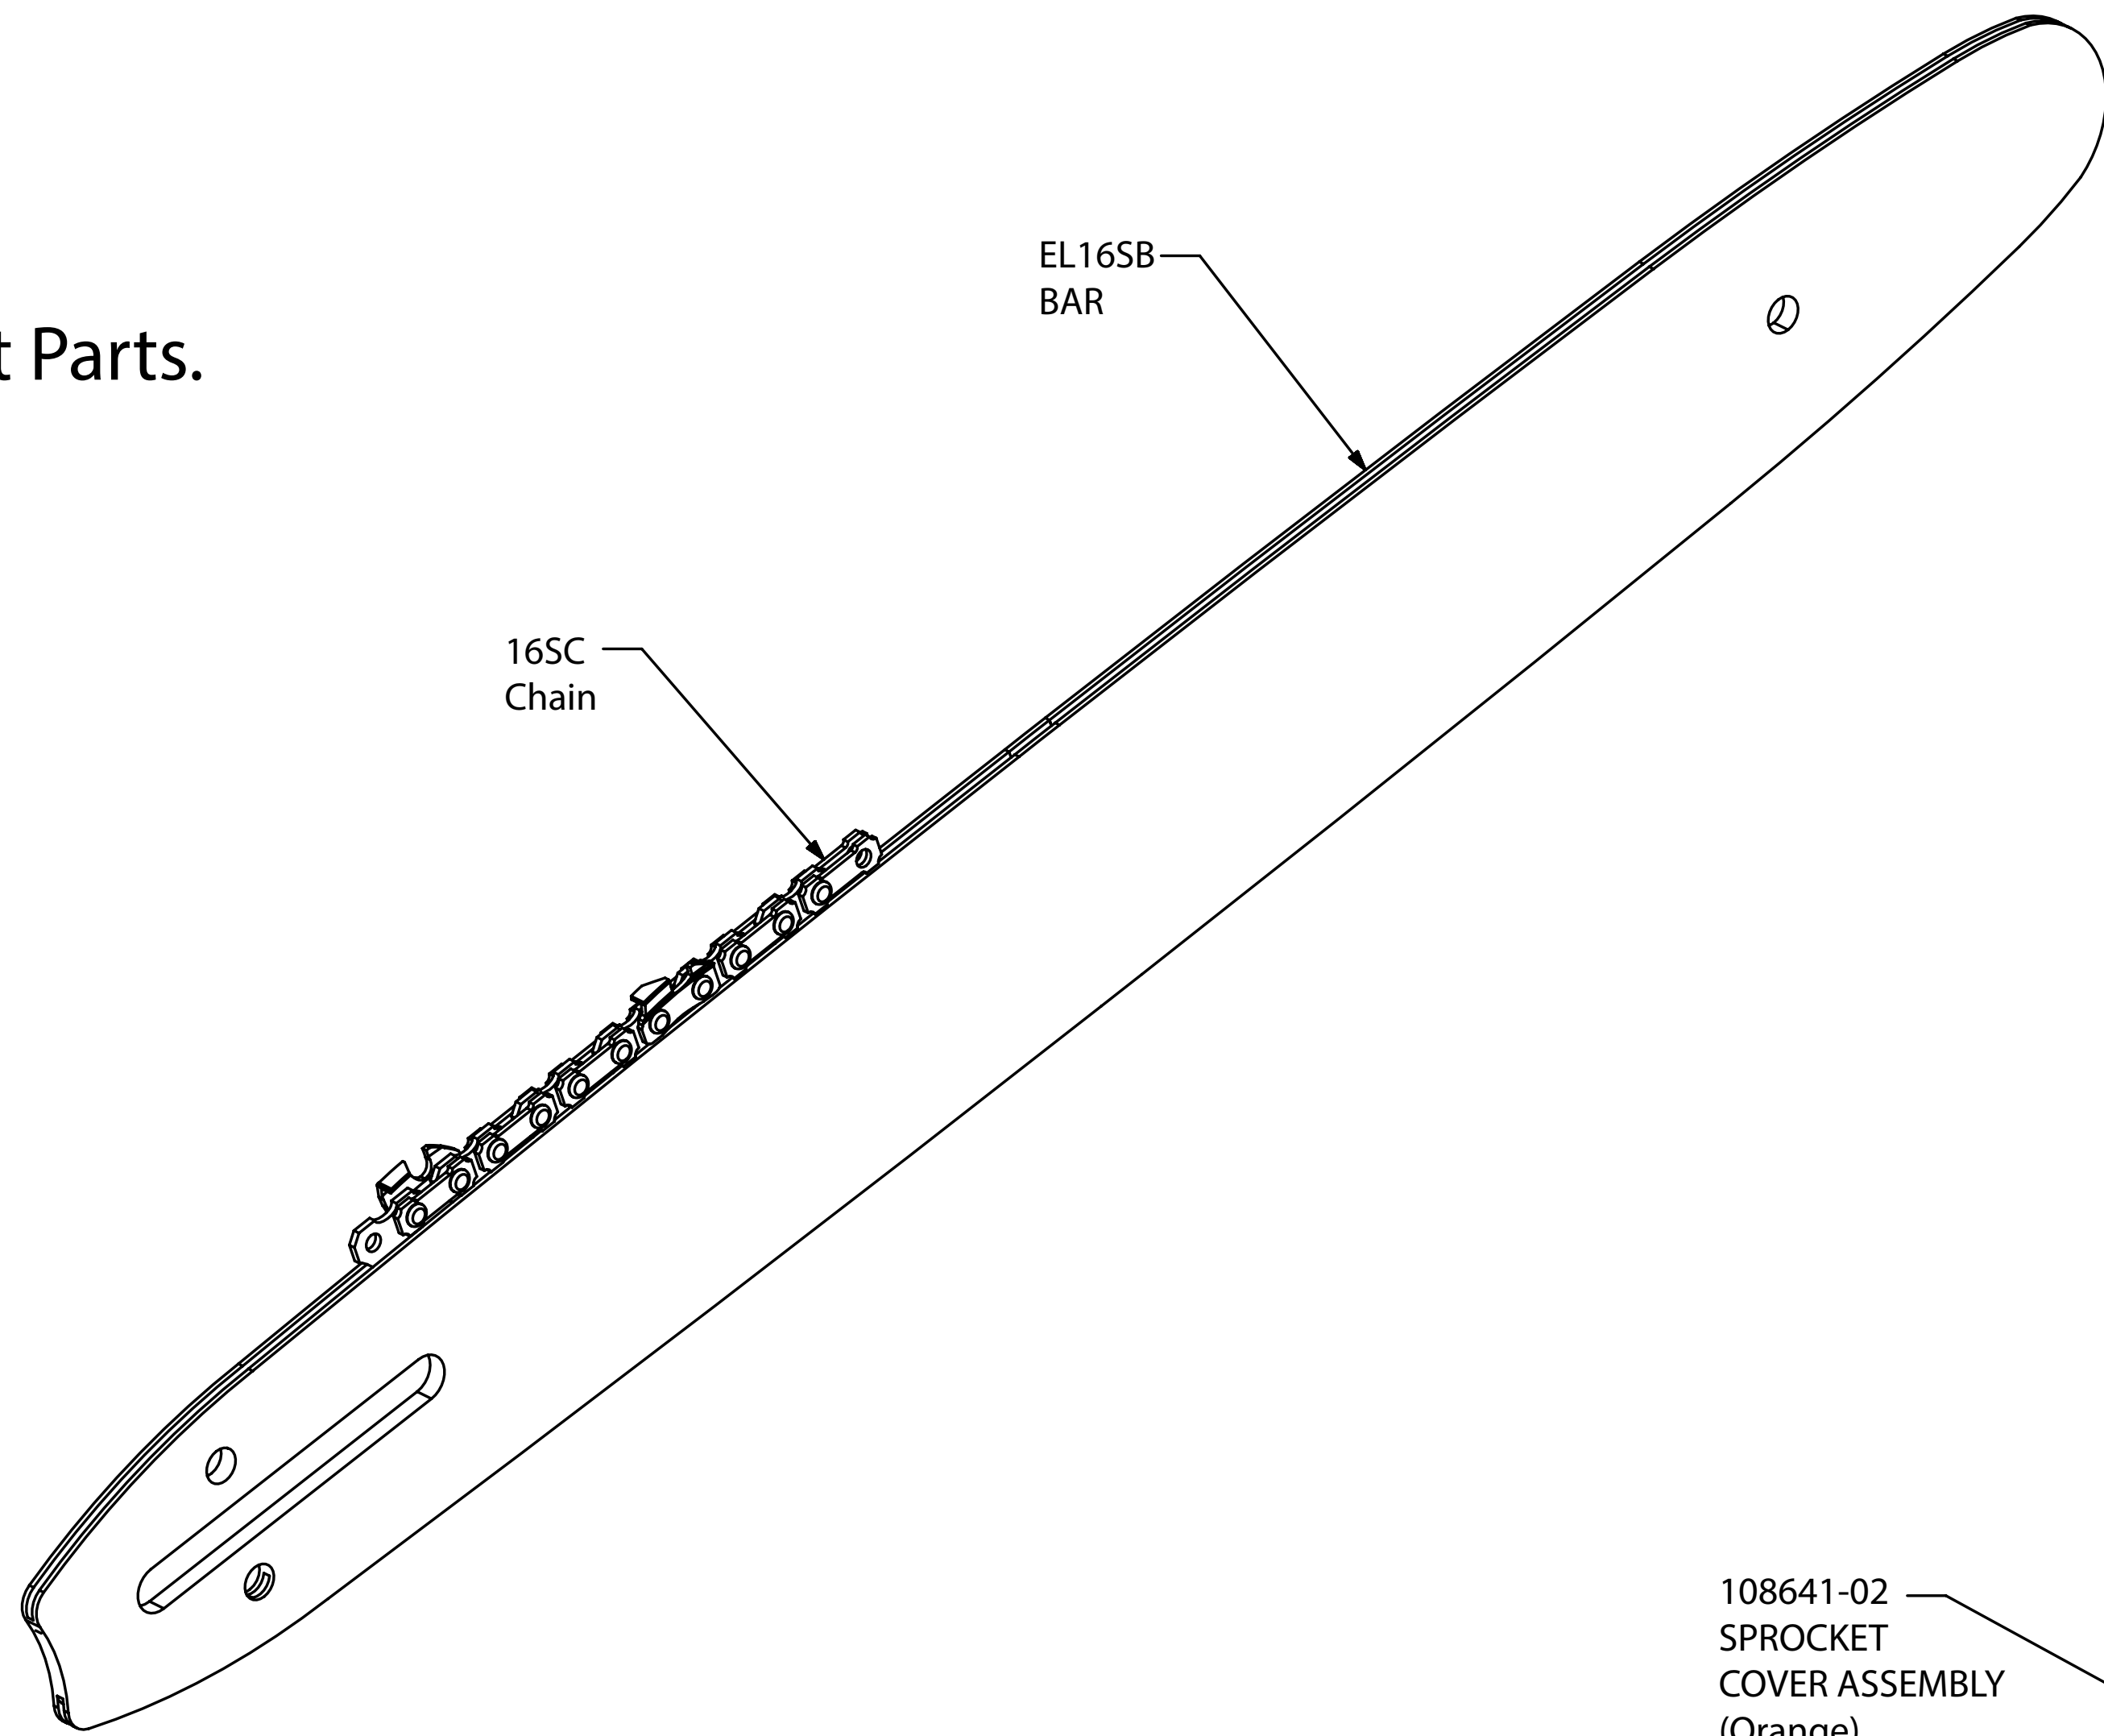

Contact Us at: www.PartsFor.com for Replacement Parts.

107610-01
CAP & BULB

16SC
Chain

EL16SB
BAR

059606
DRIVE GEAR

075676
Bearing

122511-01
SPROCKET
GEAR KIT
Includes:
059606 Drive Gear
075676 Bearing
107713-01 Sprocket

107713-01
SPROCKET

108641-02
SPROCKET
COVER ASSEMBLY
(Orange)