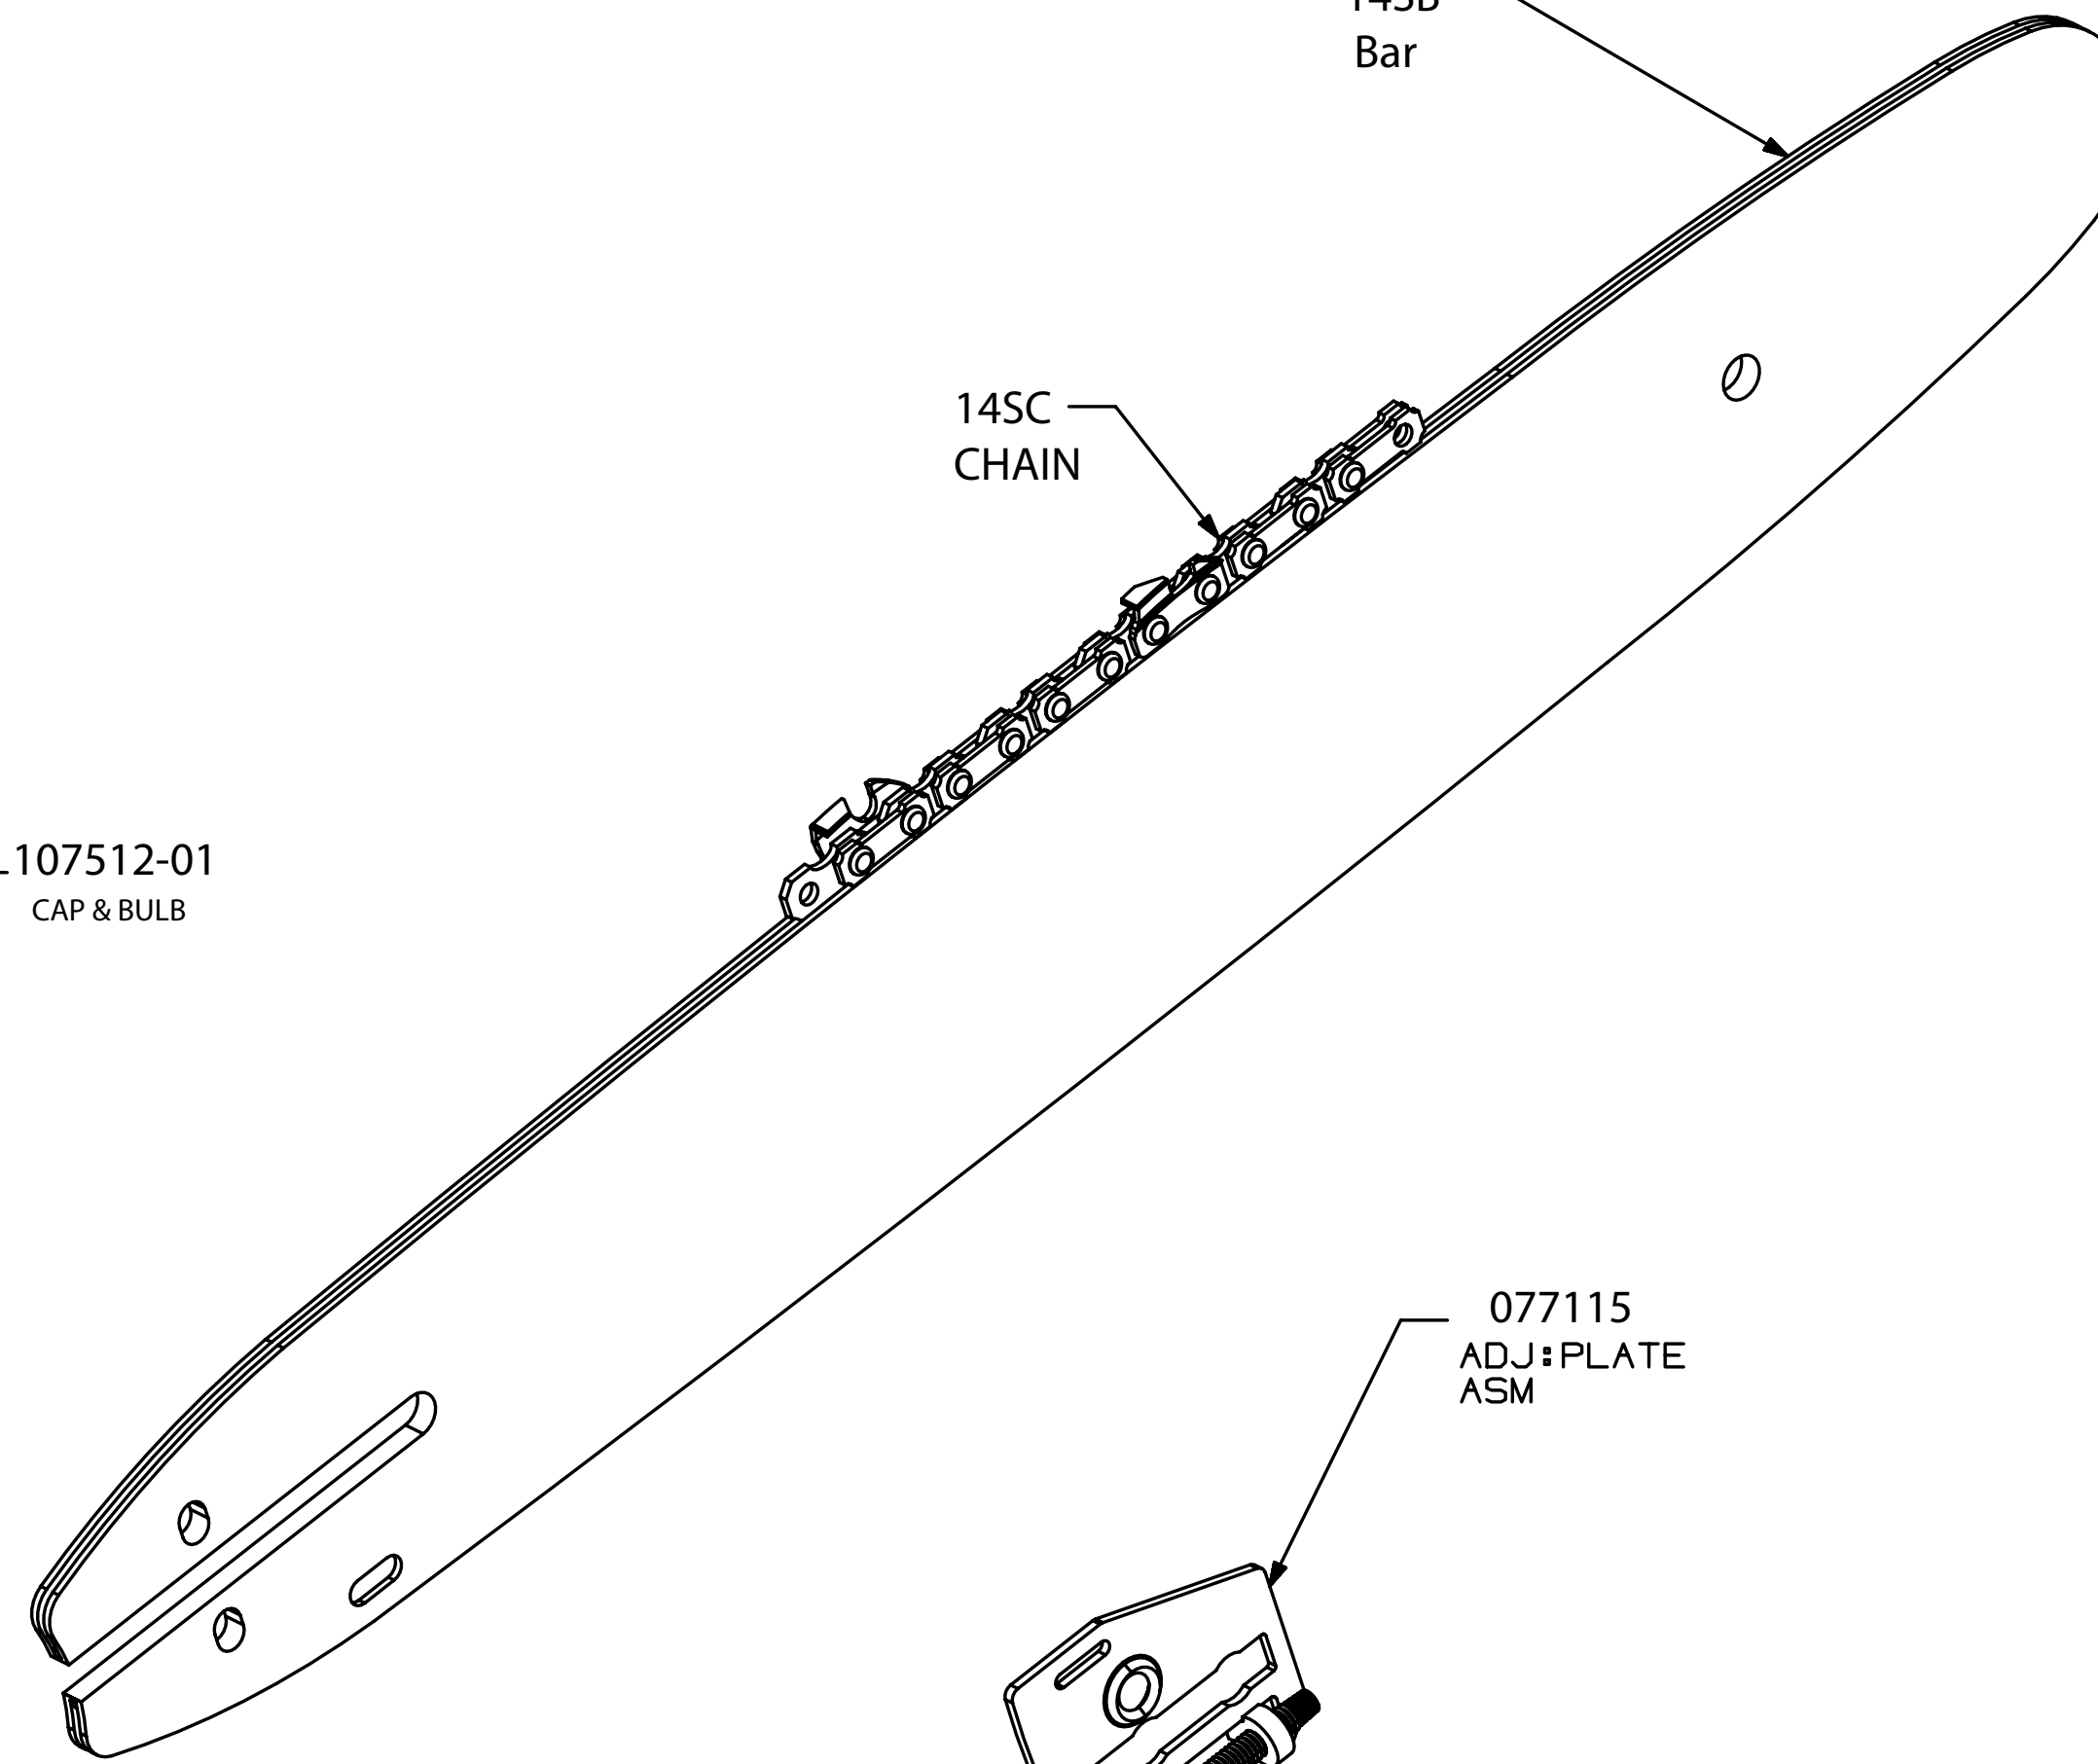

122506-01
HANDLE,
GUARD
Kit Includes:
110966 Bolt Kit

110966
BOLT KIT

107512-01
CAP & BULB

14SB
Bar

14SC
CHAIN

077115
ADJ:PLATE
ASM

075676
Bearing

059606
Drive Gear

122511-01
SPROCKET
GEAR KIT
(3 1/2" Diameter)
Includes:
059606 Drive Gear
075676 Bearing
107713-01 Sprocket

122509-01
SPROCKET
COVER

077143
SUPPORT
SPROCKET

108120-01
E-RING

107713-01
SPROCKET
(3 1/2" Diameter)