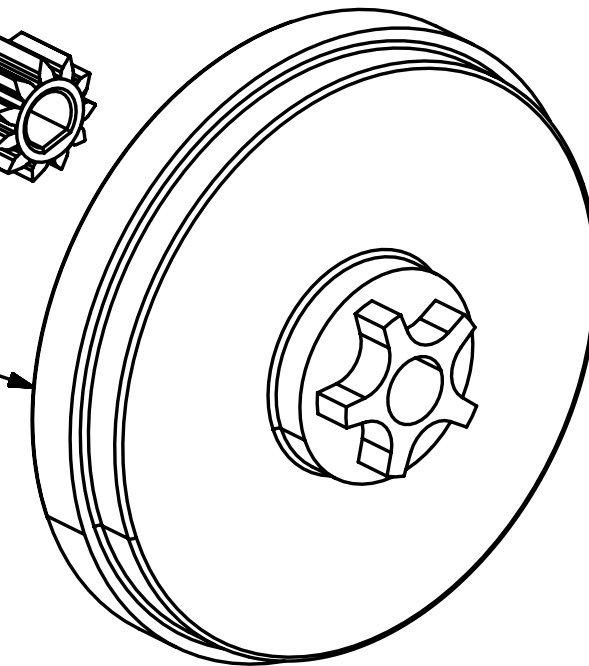

122506-01
HANDLE,
GUARD
Kit Includes:
110966 Bolt Kit

110966
BOLT KIT

107512-01
CAP & BULB

14SB
Bar

14SC
CHAIN

077115
ADJ:PLATE
ASM

075676
Bearing

059606
Drive Gear

122511-01
SPROCKET
GEAR KIT
(3 1/2" Diameter)
Includes:
059606 Drive Gear
075676 Bearing
107713-01 Sprocket

122509-01
SPROCKET
COVER

077143
SUPPORT
SPROCKET

108120-01
E-RING

107713-01
SPROCKET
(3 1/2" Diameter)