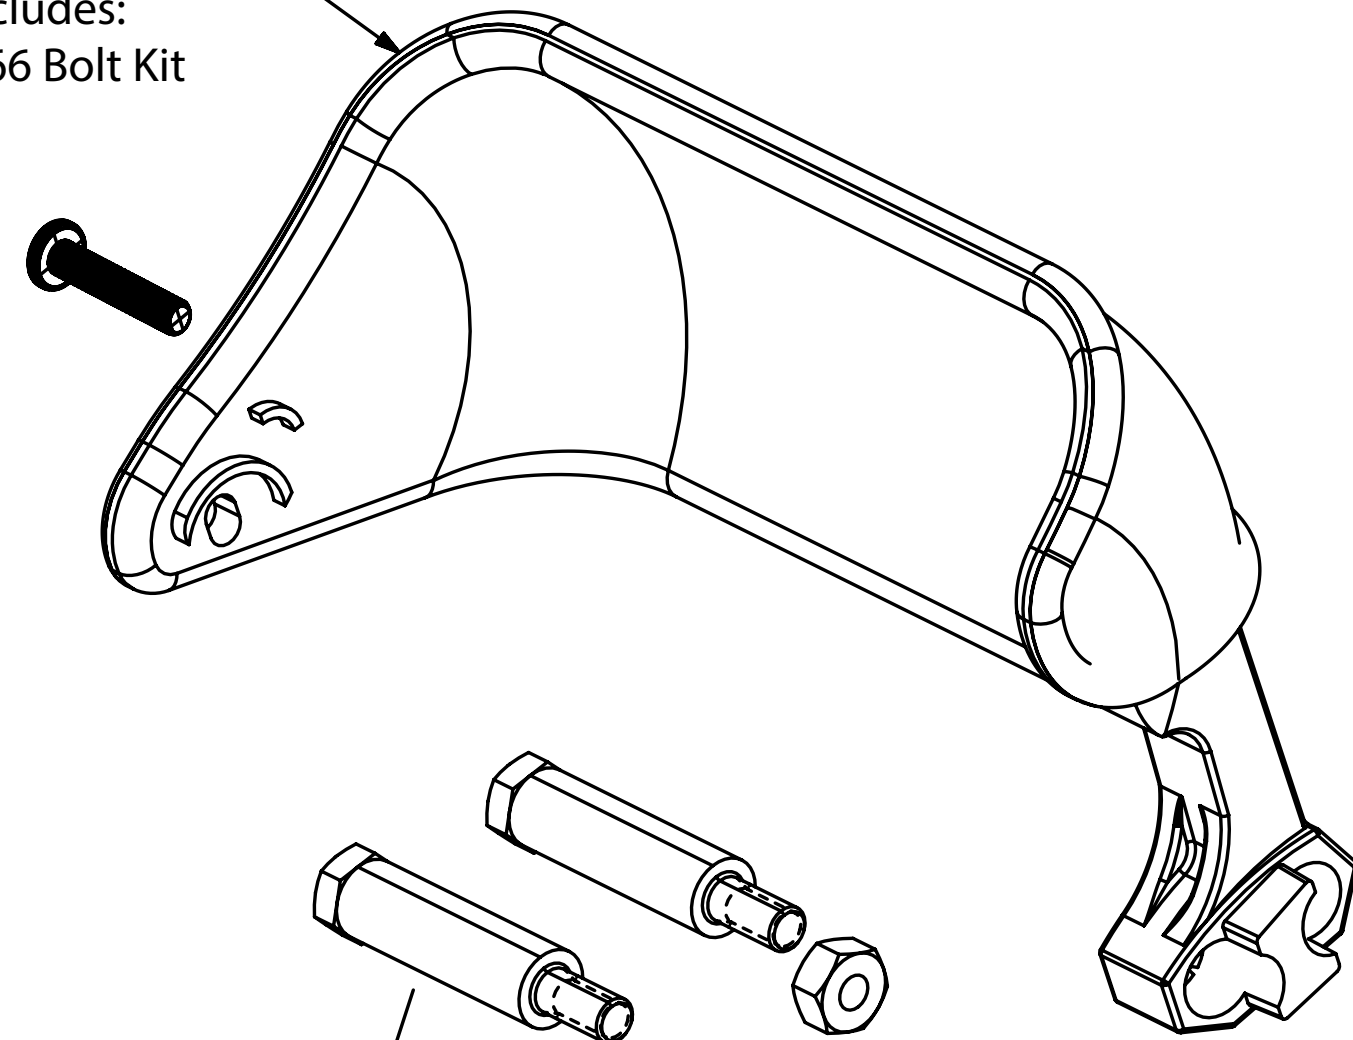

122506-01
HANDLE,
GUARD
Kit Includes:
110966 Bolt Kit

110966
BOLT KIT

107512-01
CAP & BULB

14SB
Bar

14SC
CHAIN

077115
ADJ:PLATE
ASM

075676
Bearing

059606
Drive Gear

122511-01
SPROCKET
GEAR KIT
(3 1/2" Diameter)
Includes:
059606 Drive Gear
075676 Bearing
107713-01 Sprocket

122509-01
SPROCKET
COVER

077143
SUPPORT
SPROCKET

108120-01
E-RING

107713-01
SPROCKET
(3 1/2" Diameter)