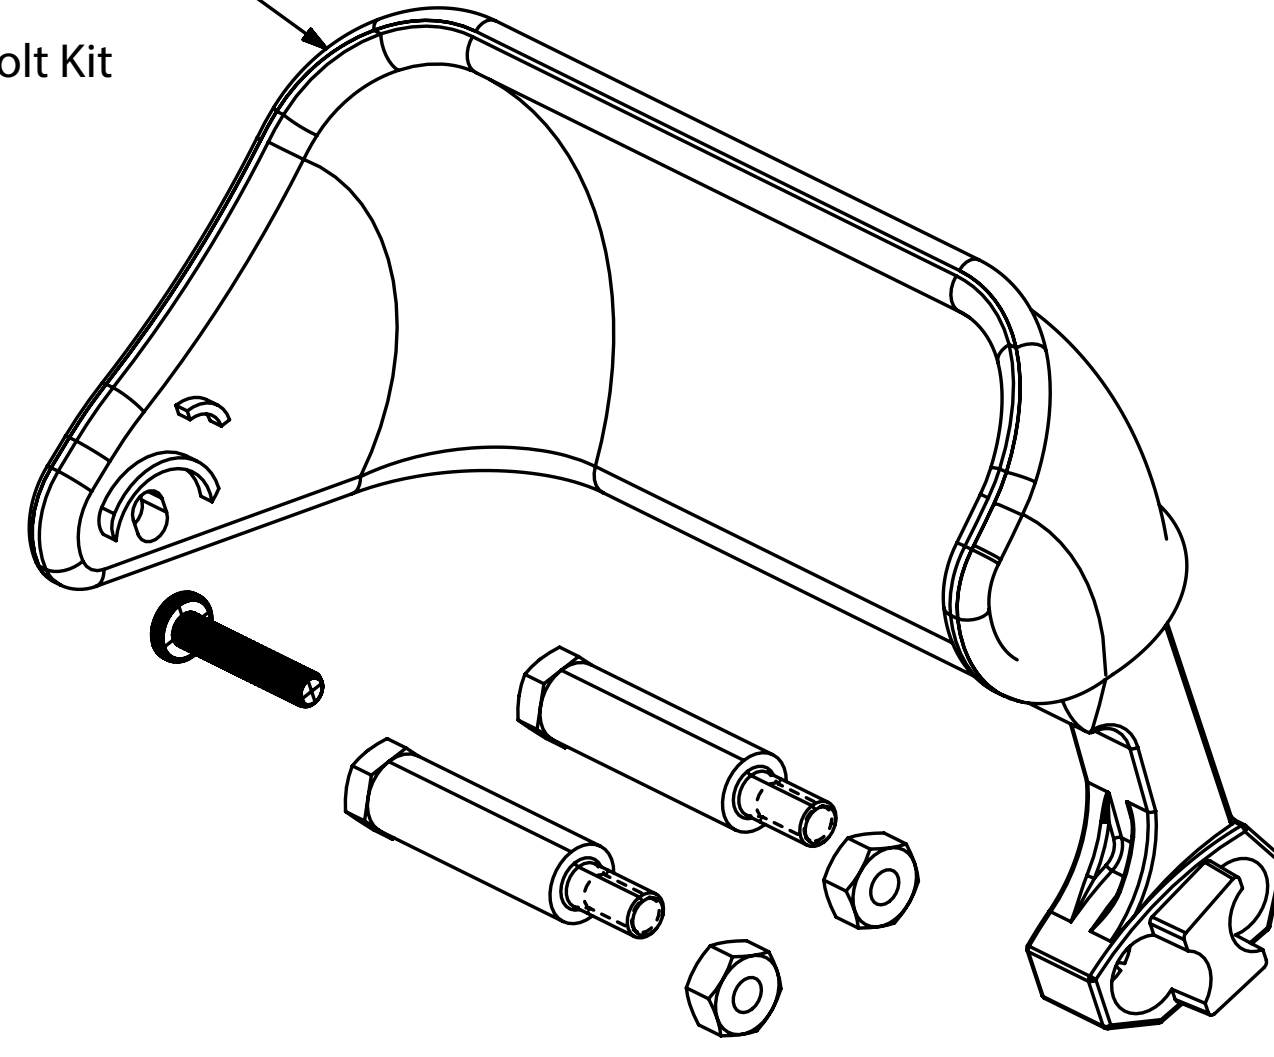

122506-01  
HANDLE,  
GUARD  
Includes:  
110966 Bolt Kit

14SB  
Bar

14SC  
CHAIN

107512-01  
OIL CAP

077115  
ADJ:PLATE  
ASM

122511-01  
SPROCKET  
GEAR KIT  
Includes:  
059606 Drive Gear  
075676 Bearing  
107713-01 Sprocket

077143  
SUPPORT  
SPROCKET

108120-01  
E-RING

122509-01  
SPROCKET  
COVER