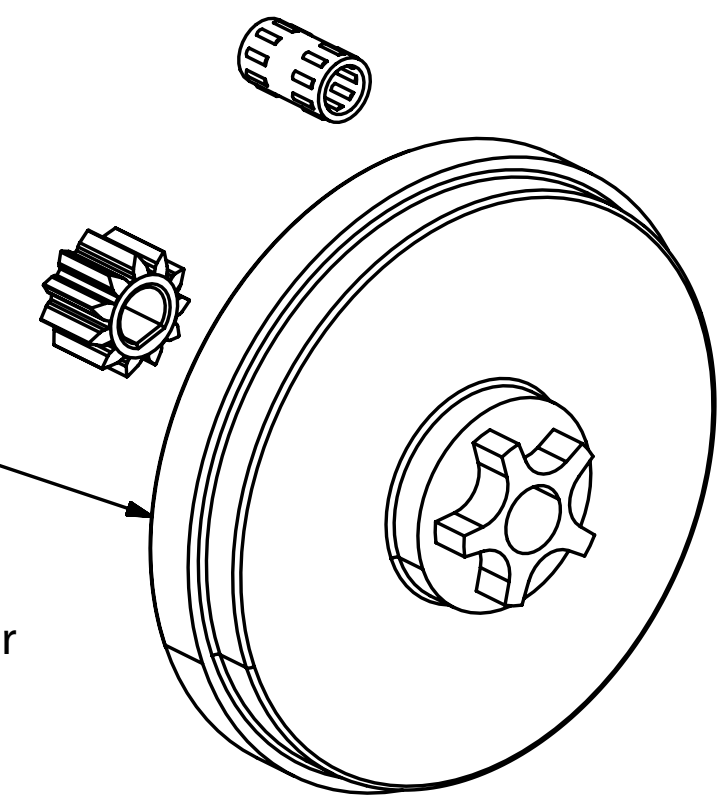

122506-01  
HANDLE,  
GUARD  
Includes:  
110966 Bolt Kit

14SB  
Bar

14SC  
CHAIN

107512-01  
OIL CAP

077115  
ADJ:PLATE  
ASM

122511-01  
SPROCKET  
GEAR KIT  
Includes:  
059606 Drive Gear  
075676 Bearing  
107713-01 Sprocket

077143  
SUPPORT  
SPROCKET

108120-01  
E-RING

122509-01  
SPROCKET  
COVER