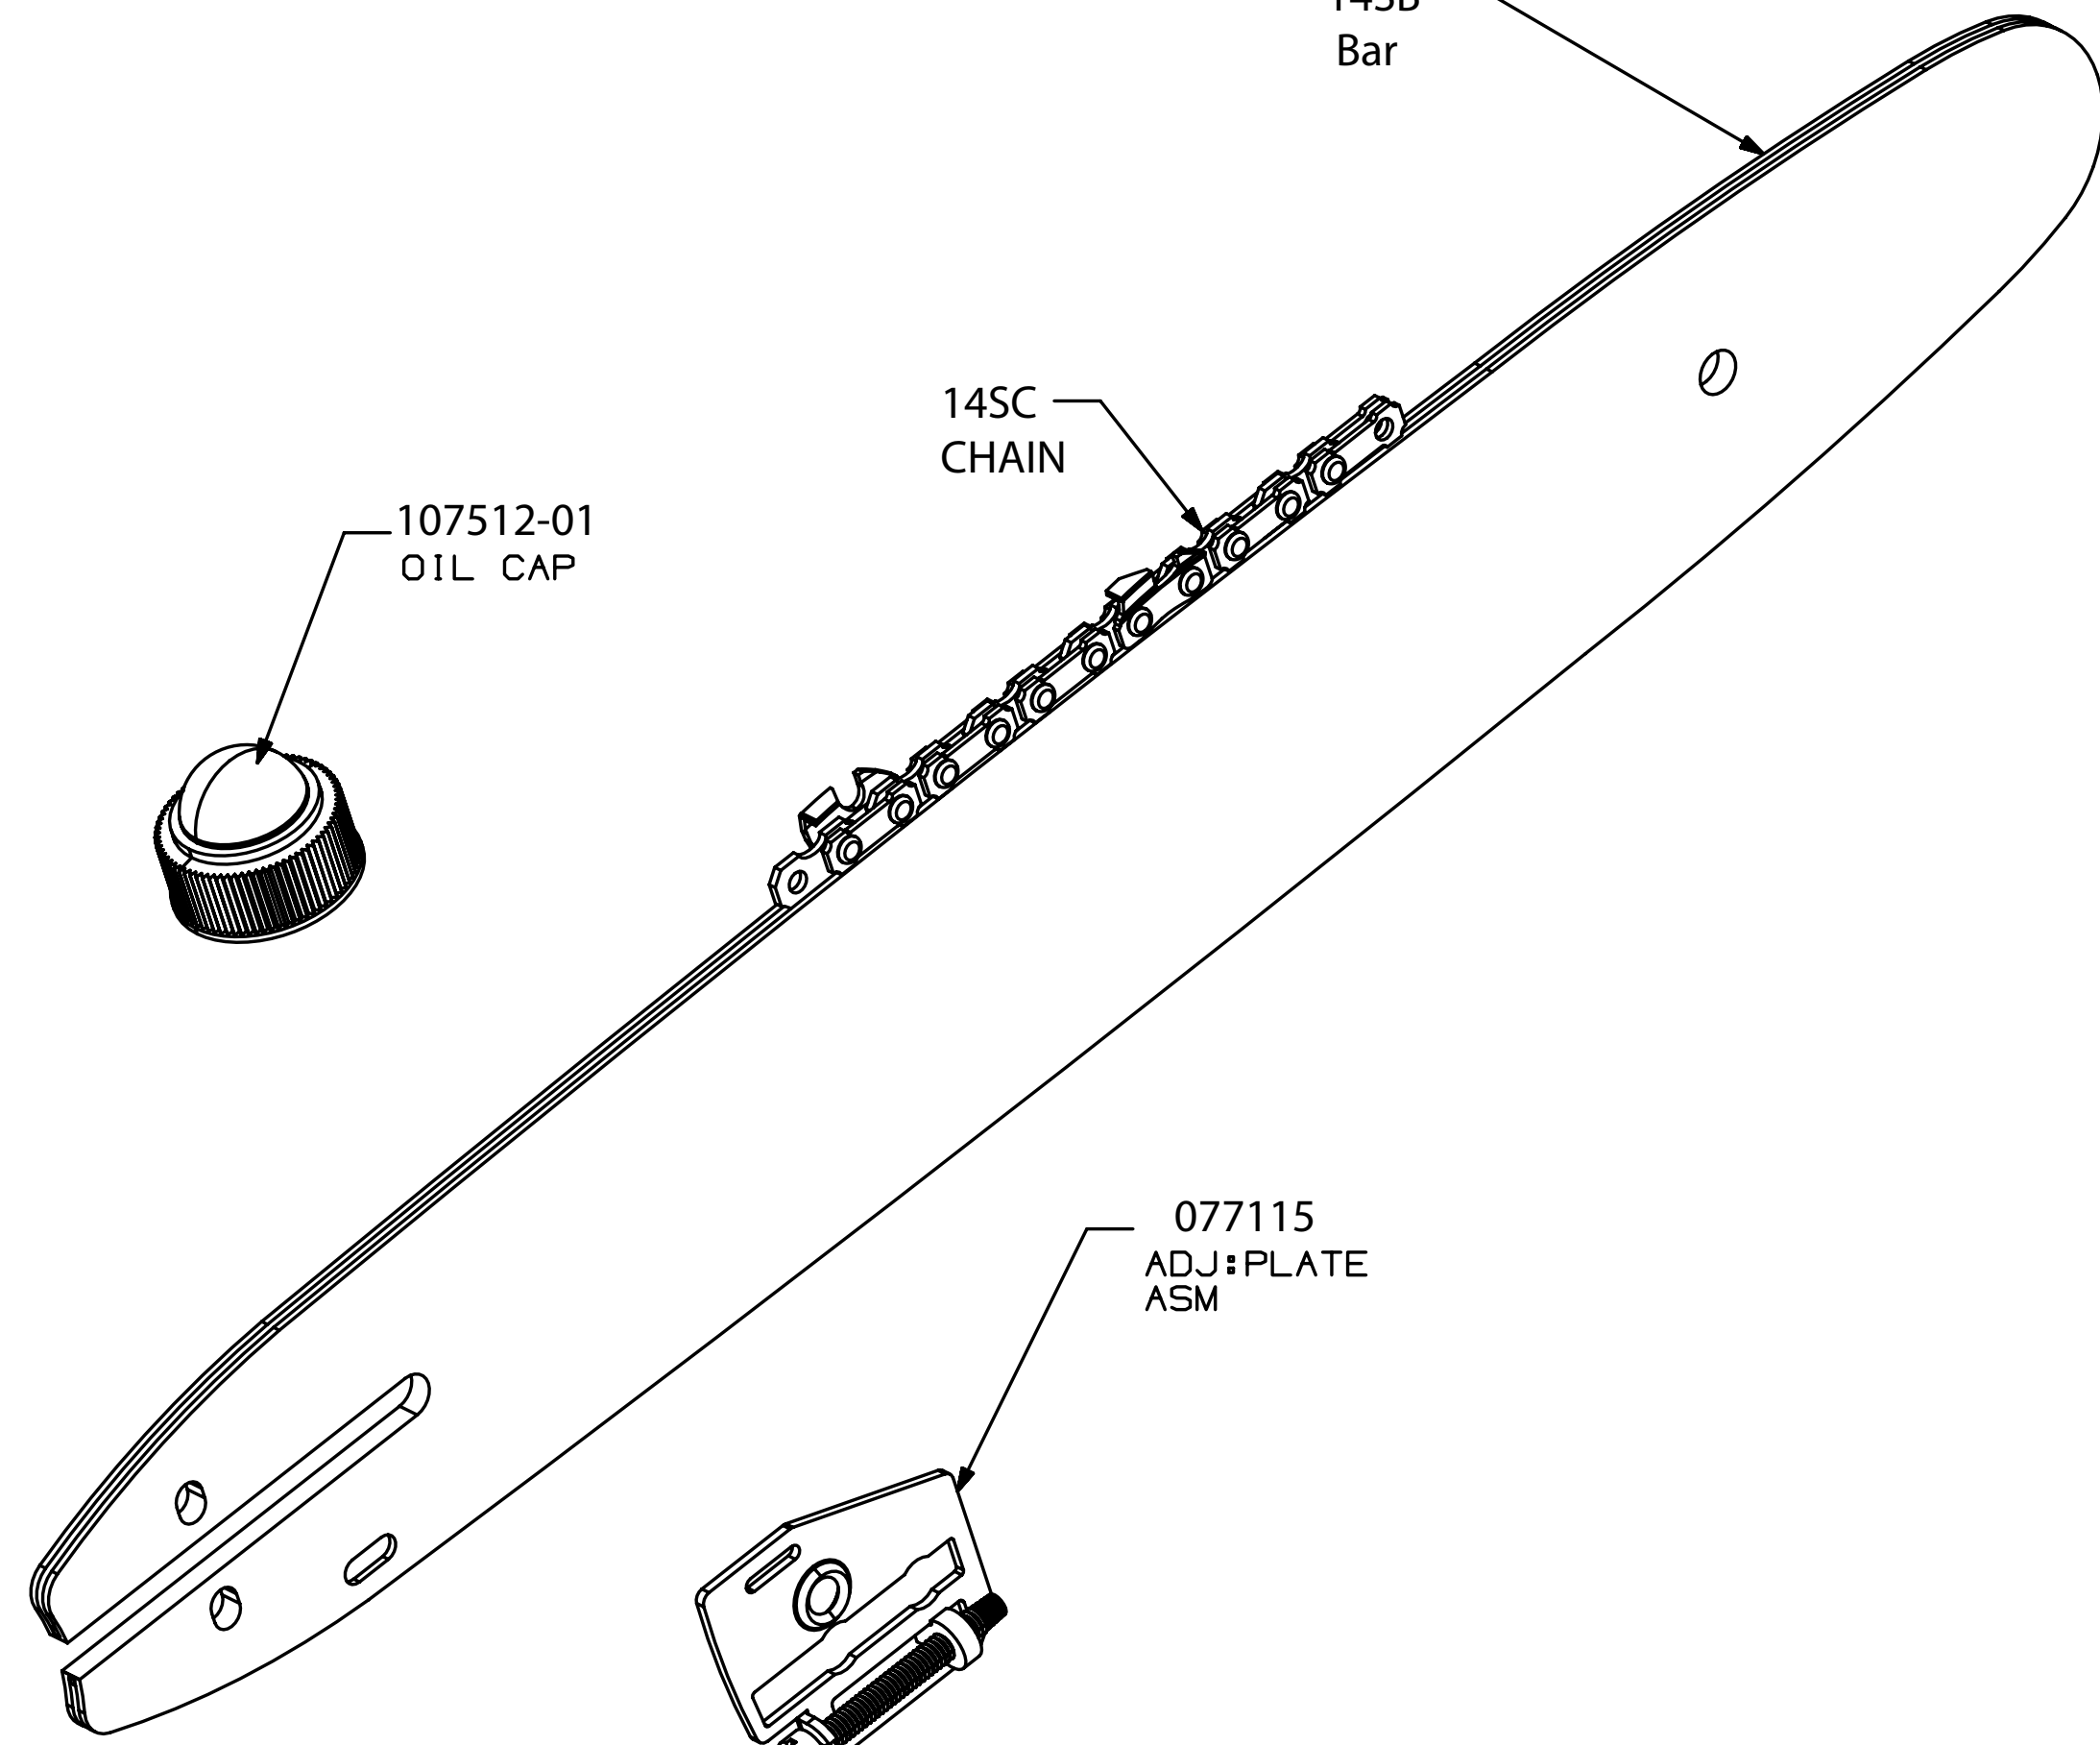

122506-01  
HANDLE,  
GUARD  
Includes:  
110966 Bolt Kit

14SB  
Bar

14SC  
CHAIN

107512-01  
OIL CAP

077115  
ADJ:PLATE  
ASM

122511-01  
SPROCKET  
GEAR KIT  
Includes:  
059606 Drive Gear  
075676 Bearing  
107713-01 Sprocket

077143  
SUPPORT  
SPROCKET

108120-01  
E-RING

122509-01  
SPROCKET  
COVER

# RM1415A

Contact Us at: [www.PartsFor.com](http://www.PartsFor.com) for Replacement Parts.